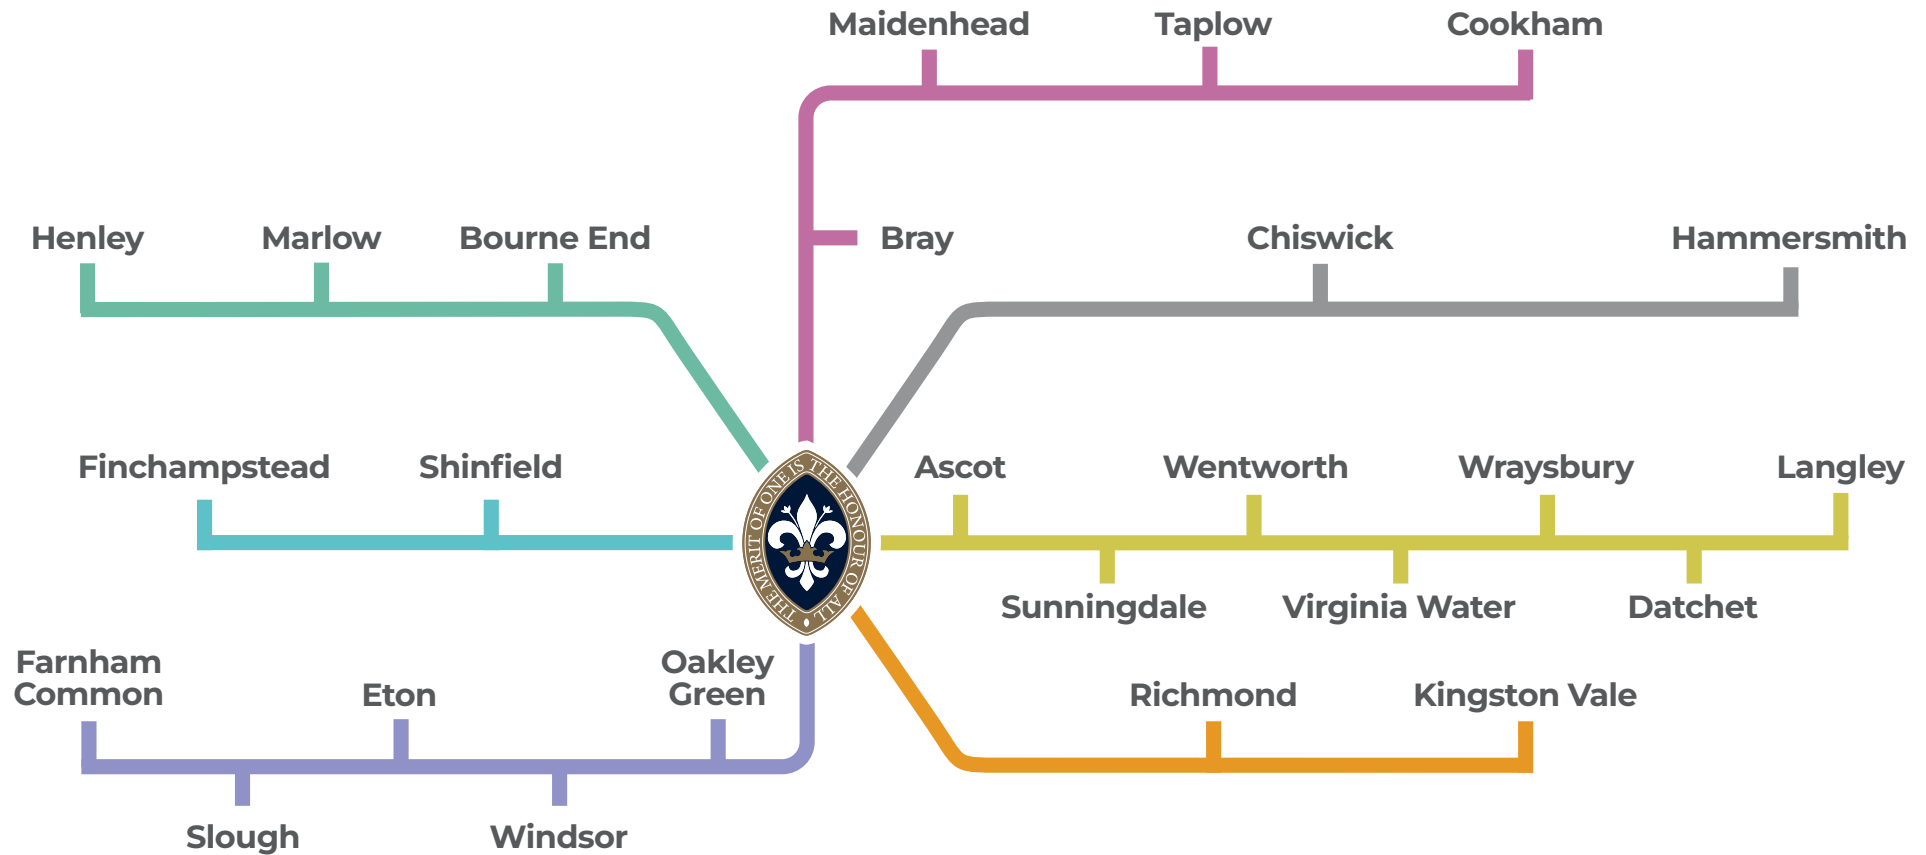

Daily bus routes

Weekly bus routes

Depart at 4.15pm on Friday evening to Chiswick, Hammersmith and South Kensington.
Return journey on Sunday evening departing at 6.15pm.