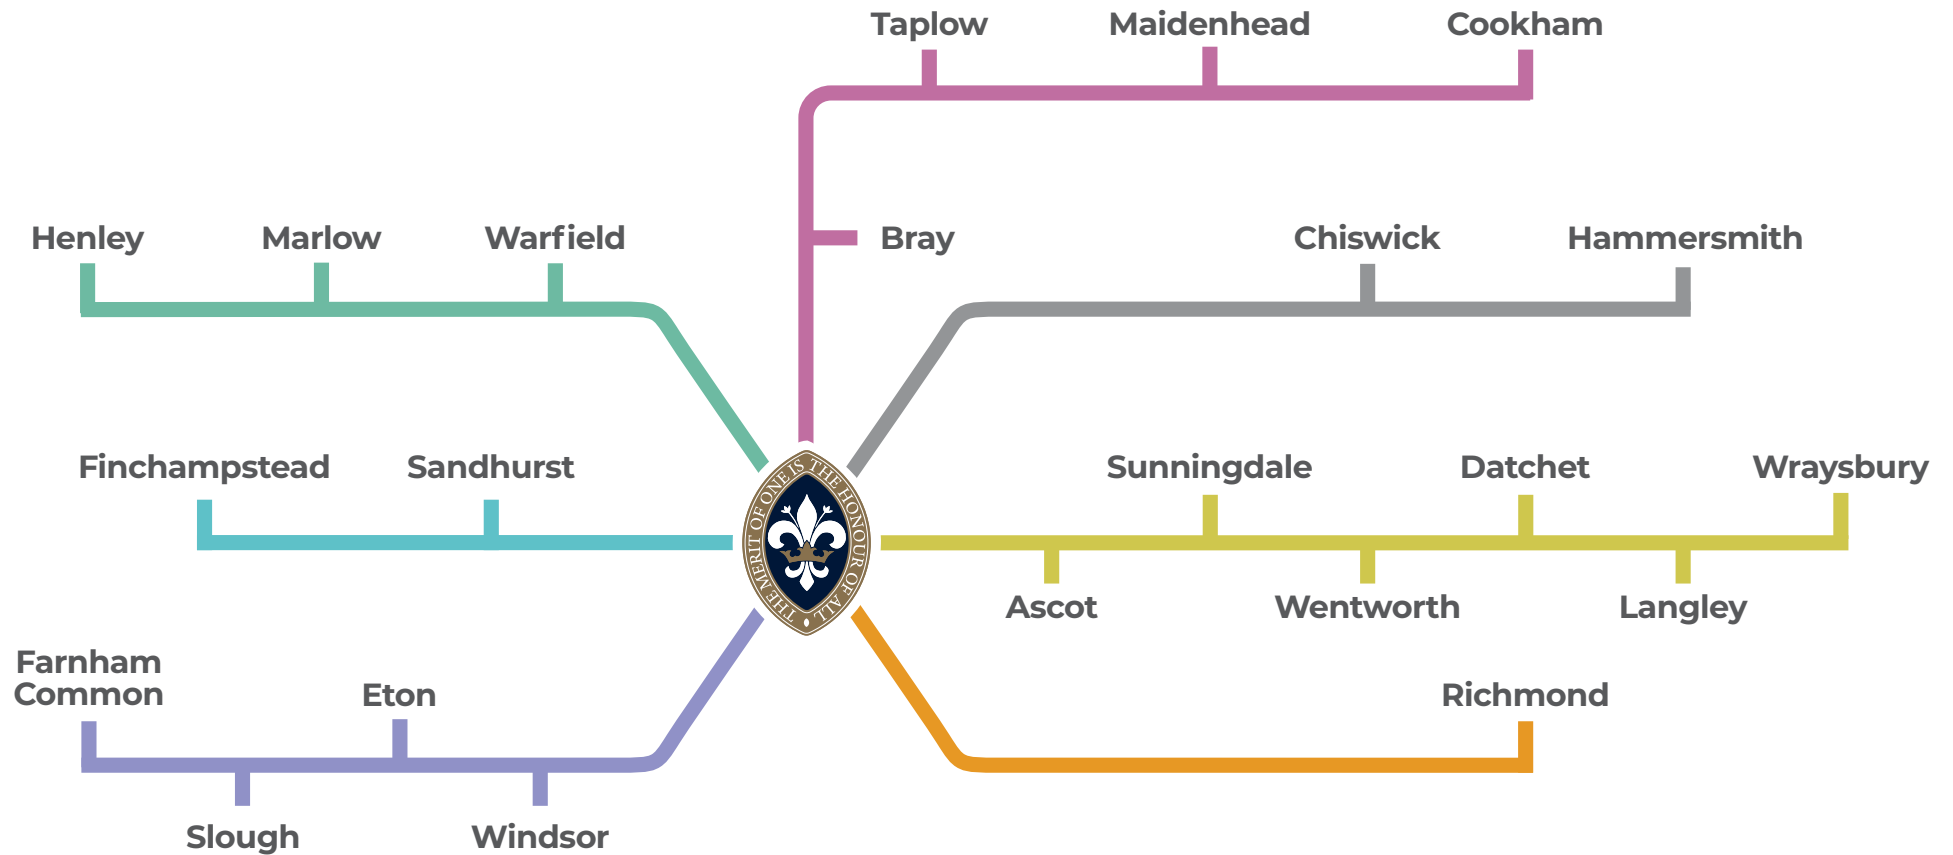

Daily bus routes

Weekly bus routes

Depart at 4.15pm on Friday evening to South Kensington, Chiswick and Clapham.
Return journey on Sunday evening departing at 6.15pm.